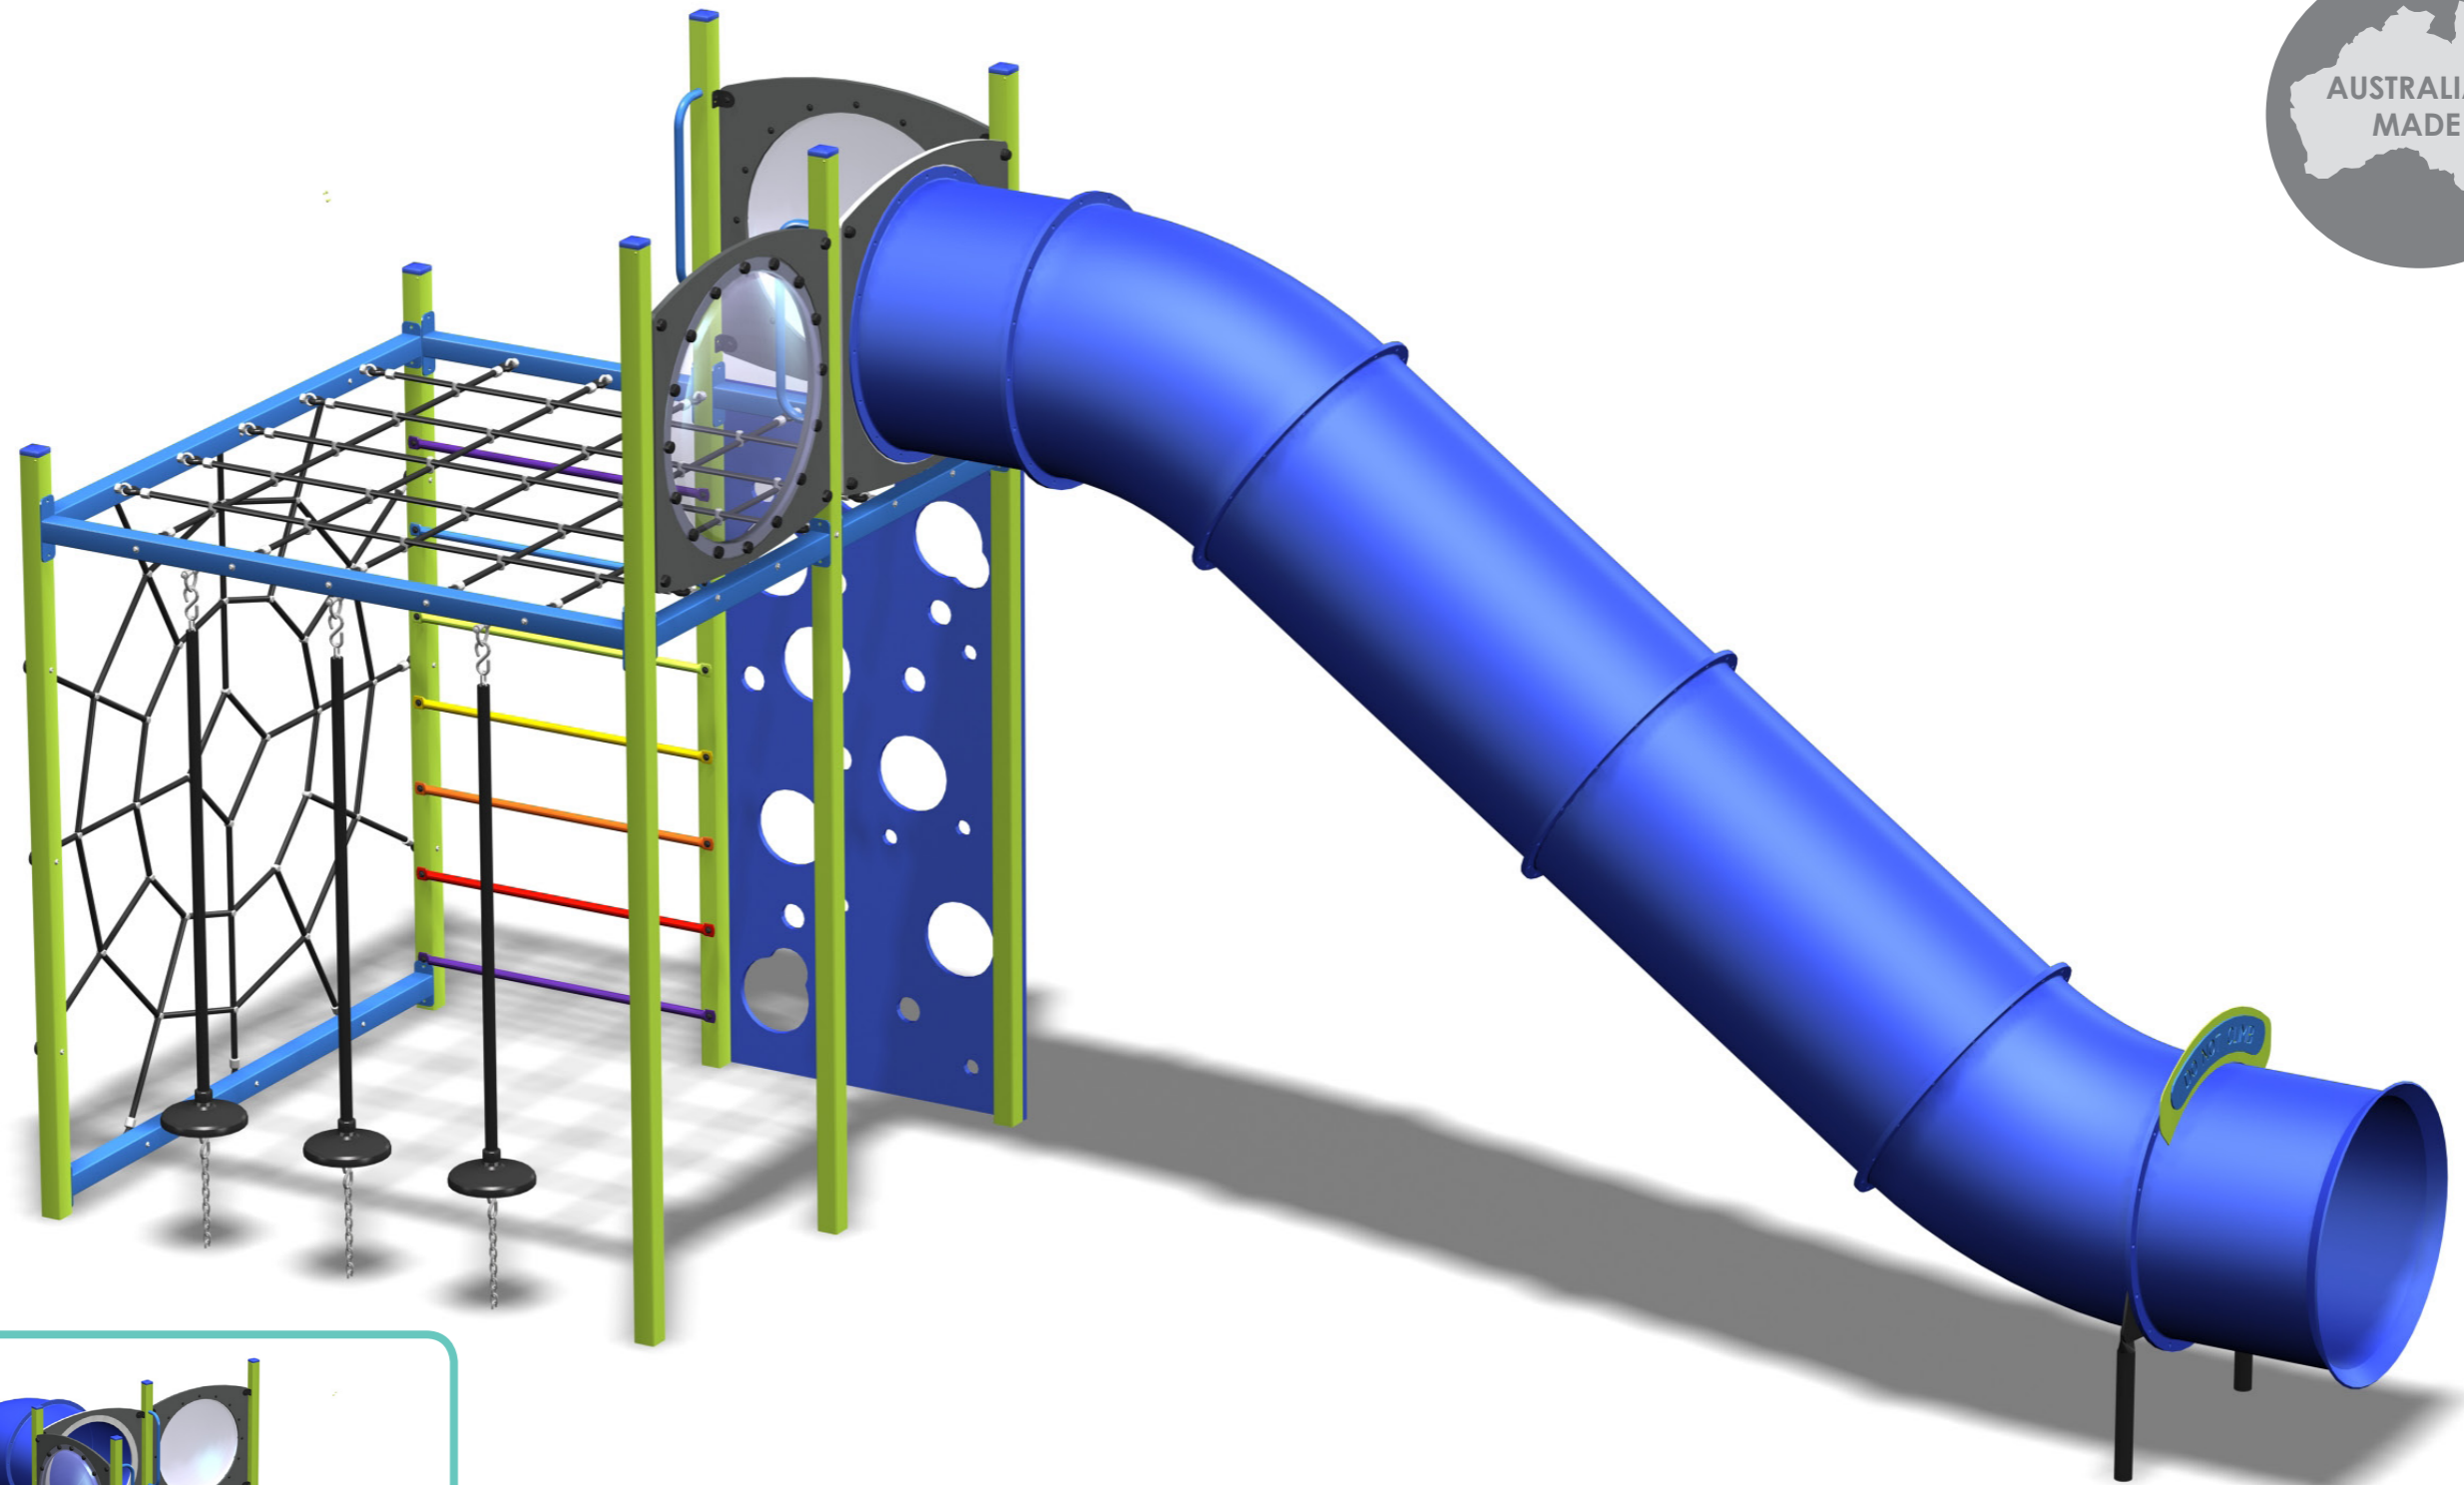

AB - 114

Rear View

Activity Box
Standard Drawing

info@omnitech.com.au • www.omnitech.com.au • 1800 812 029