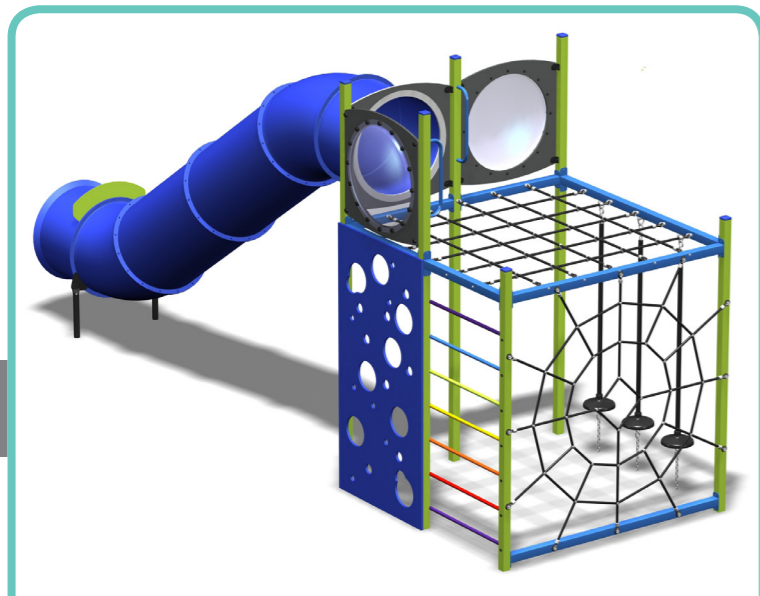

AB - 114

Rear View

Activity Box
Standard Drawing

info@omnitech.com.au • www.omnitech.com.au • 1800 812 029