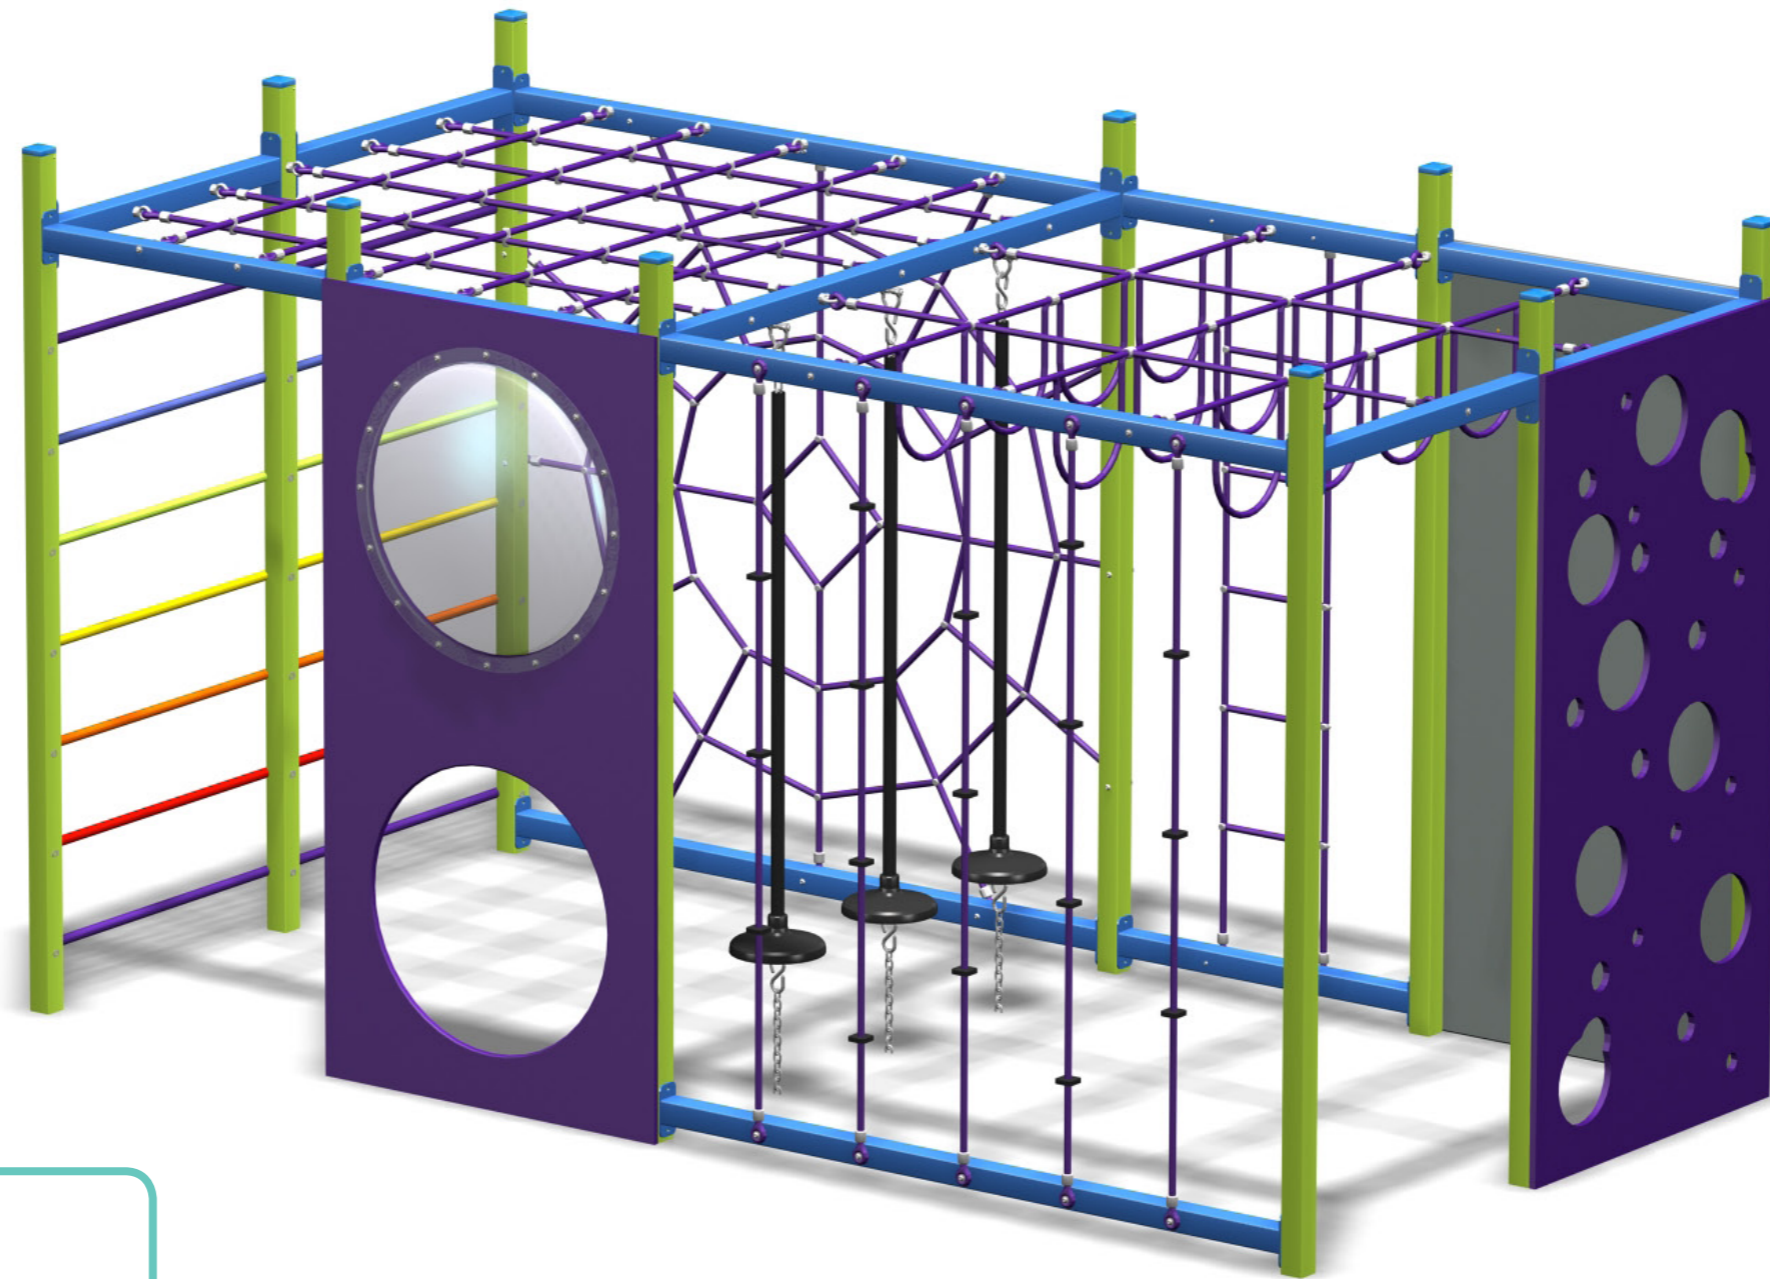

AB - 109

Rear View

Activity Box
Standard Drawing

info@omnitech.com.au • www.omnitech.com.au • 1800 812 027