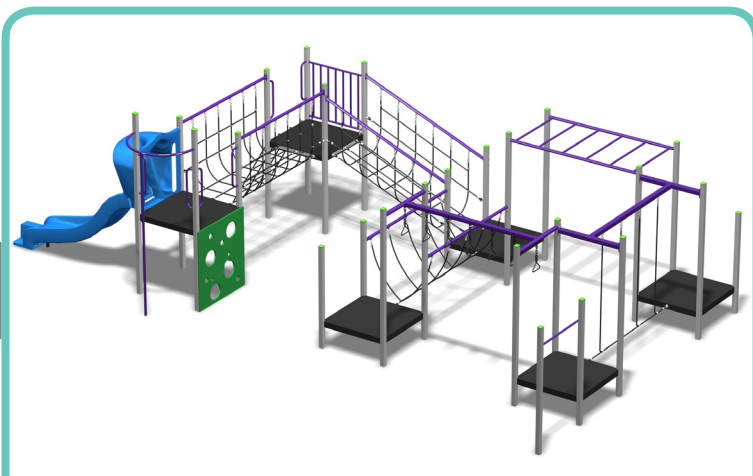

578 - Billy

Colour Scheme: Froggy

Rear View

Extreme Unit
Standard Drawing

info@omnitech.com.au • www.omnitech.com.au • 1800 812 027