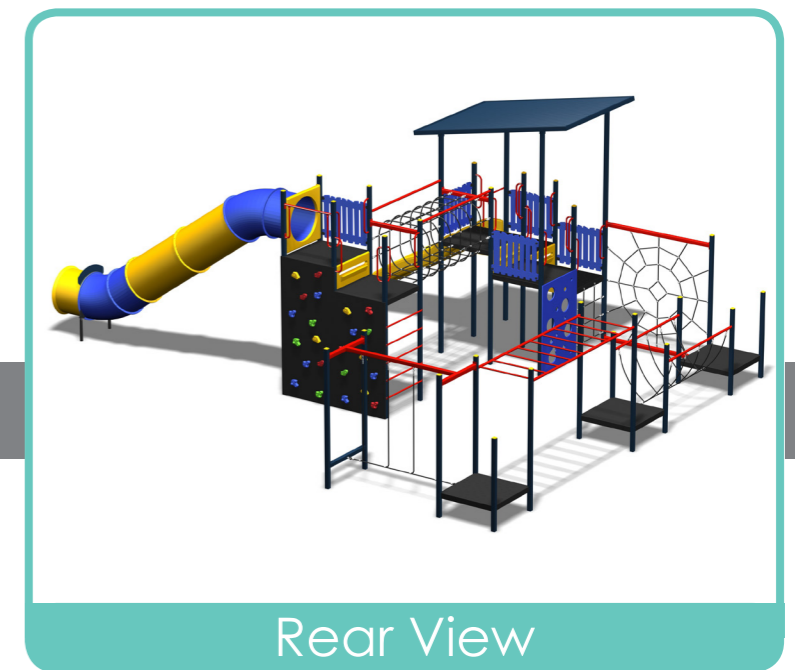

Colour Scheme: Primary

Extreme Unit  
Standard Drawing

info@omnitech.com.au • www.omnitech.com.au • 1800 812 029

Rear View