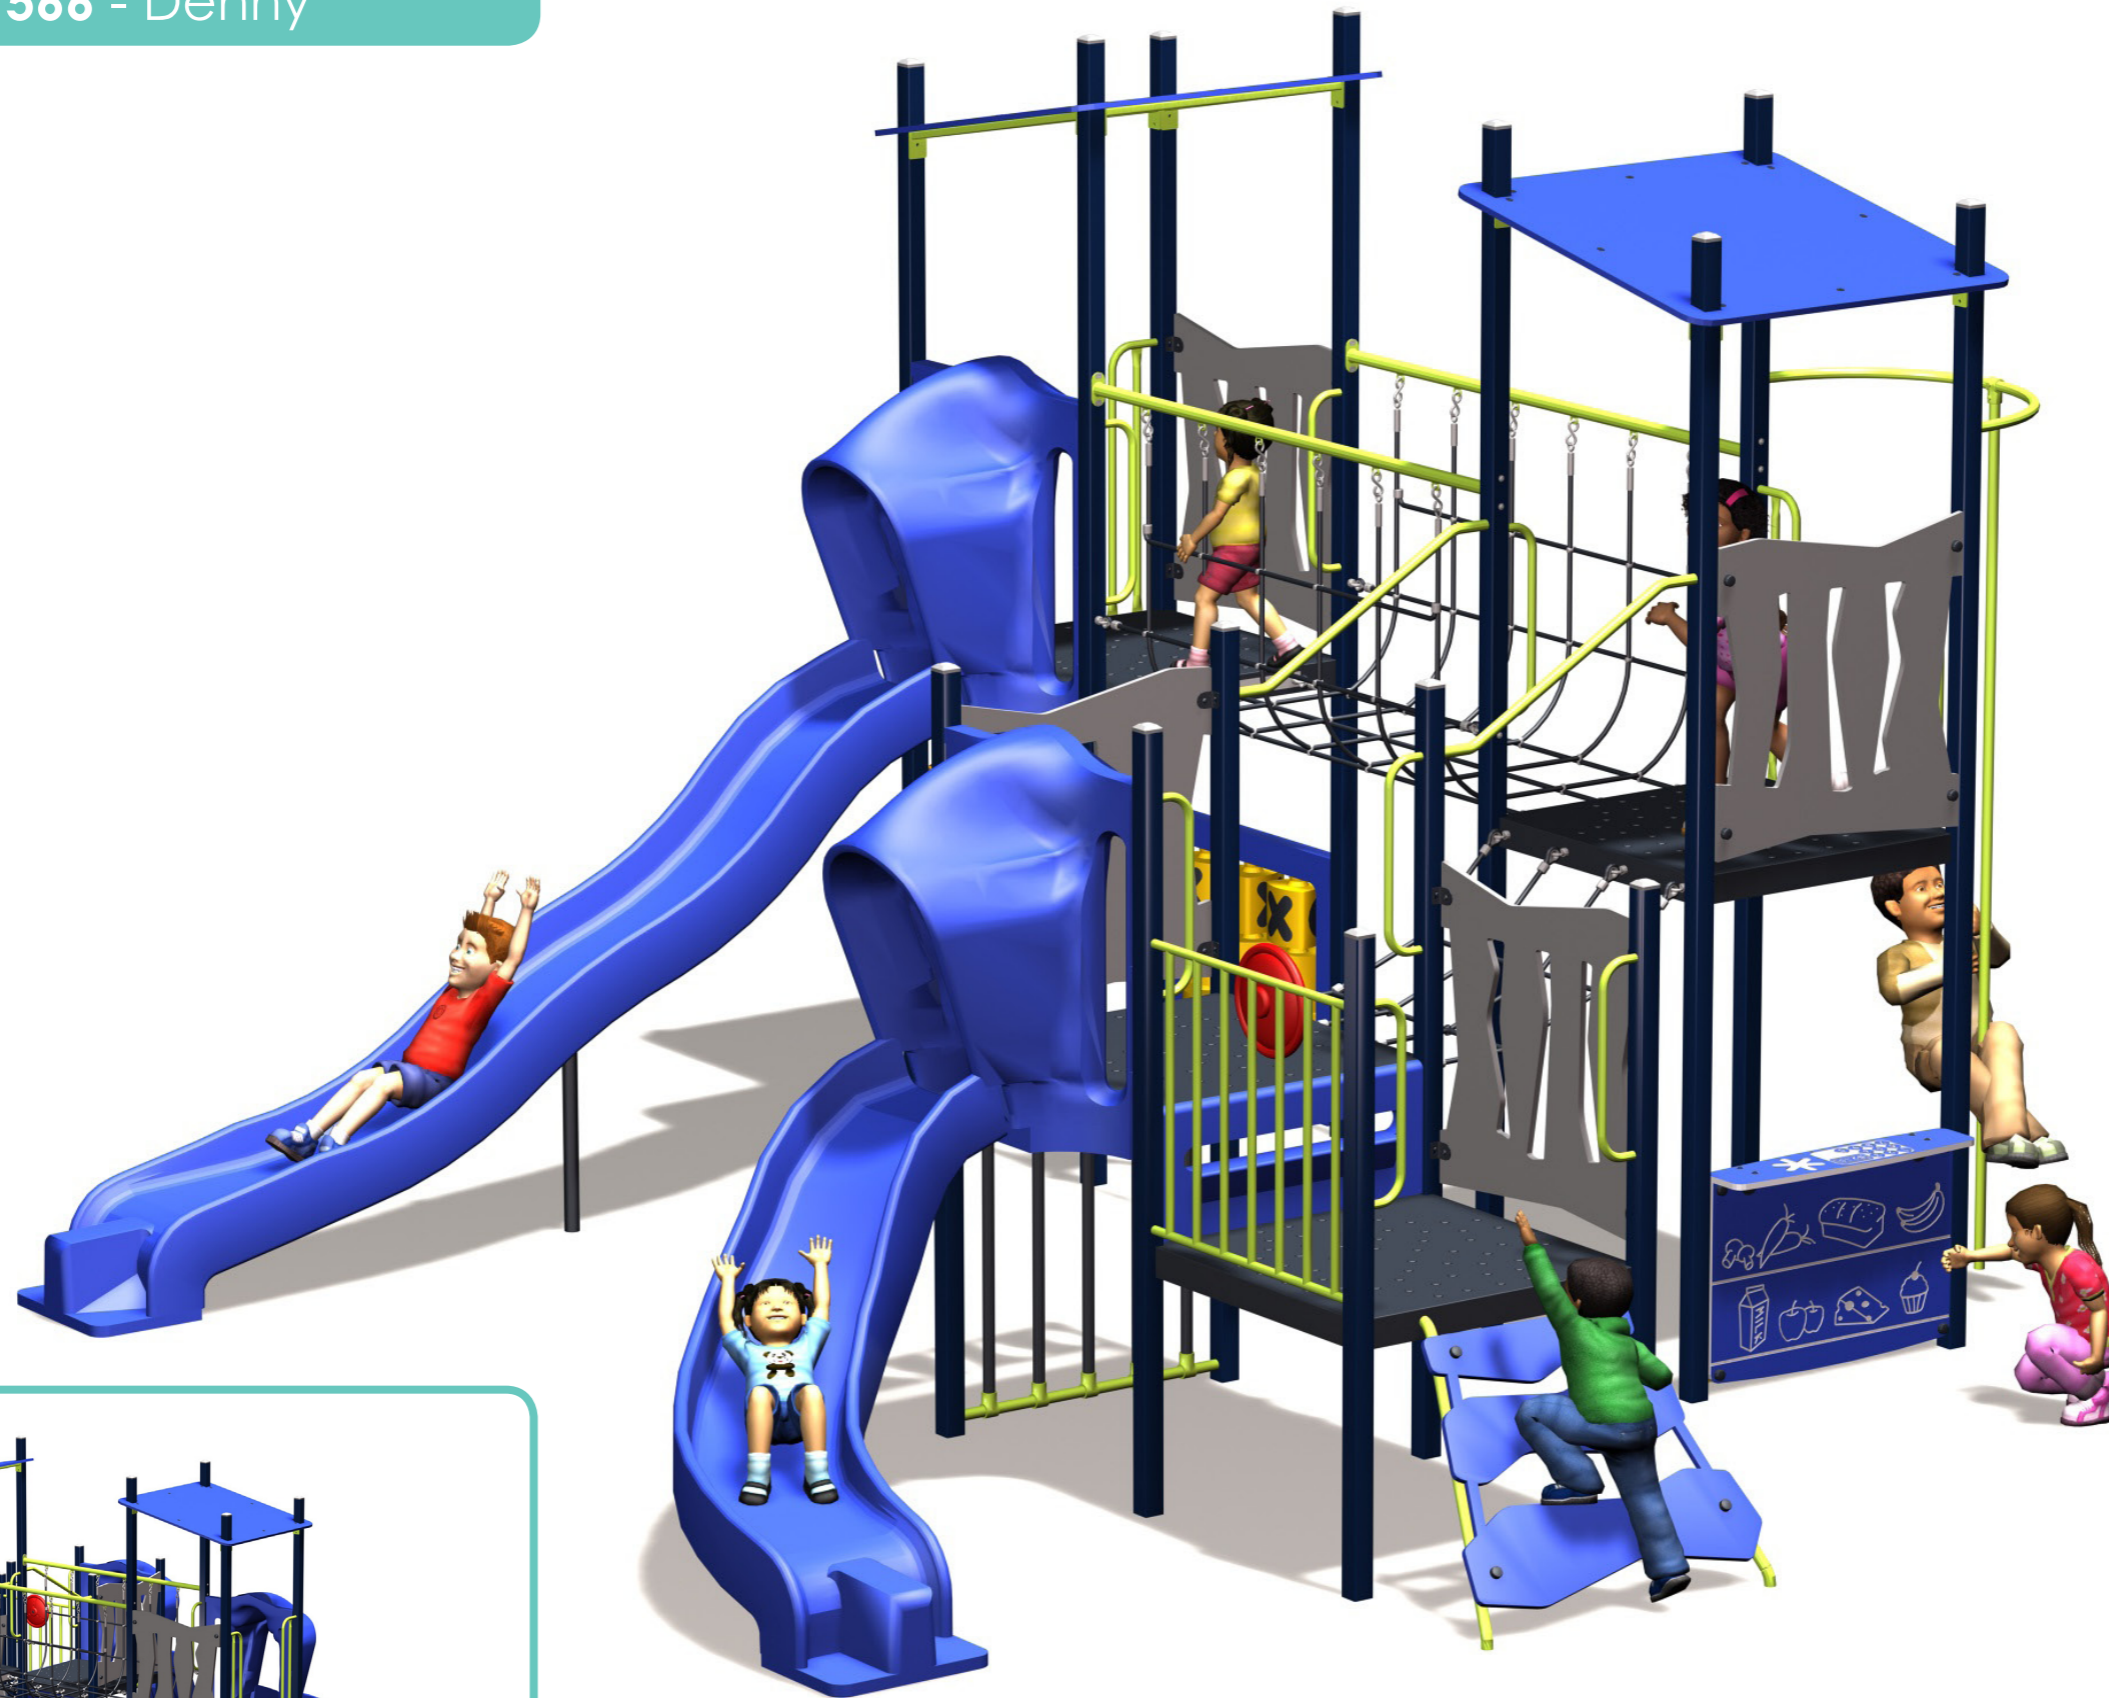

566 - Denny

Rear View

Colour Scheme: The Architect

THIS DRAWING IS INDICATIVE ONLY

Extreme Unit Standard Drawing

info@omnitech.com.au • www.omnitech.com.au • 1800 812 027